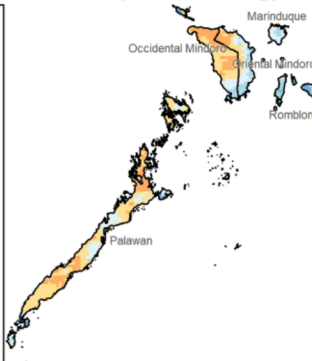

SPEI3 (Jun-Jul-Aug)